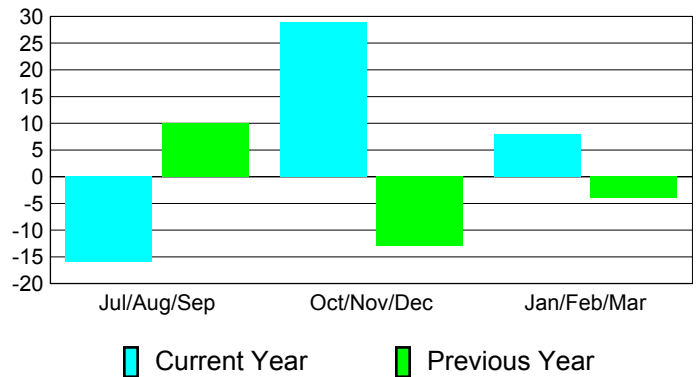

Comparison of Membership Gain/Loss

Current Year Compared to the Previous Year