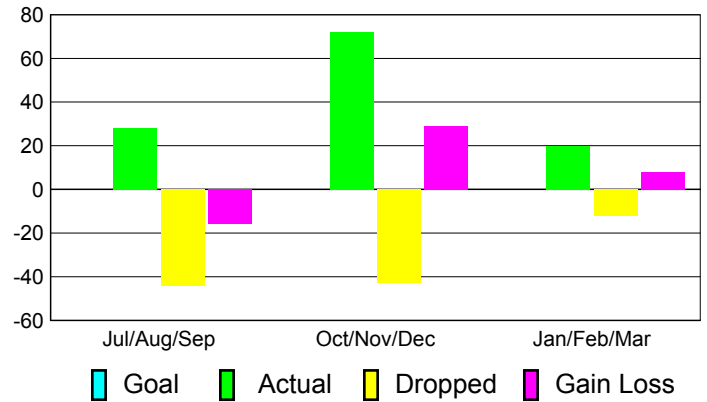

### Club Results 2010-2011

Goal, New, Dropped, Gain/Loss

## MEMBERSHIP

**Membership Results  
2010-2011**

**Membership  
2009-2010**

Month	Net Memb Goal	Actual New Memb	Actual Dropped Memb	Gain/Loss of Memb	Gain/Loss of Memb
Jul/Aug/Sep	0	28	-44	-16	10
Oct/Nov/Dec	0	72	-43	29	-13
Jan/Feb/Mar	0	20	-12	8	-4
<b>Totals</b>	<b>0</b>	<b>120</b>	<b>-99</b>	<b>21</b>	<b>-7</b>

### Membership Results 2010-2011

Goal, New, Dropped, Gain/Loss